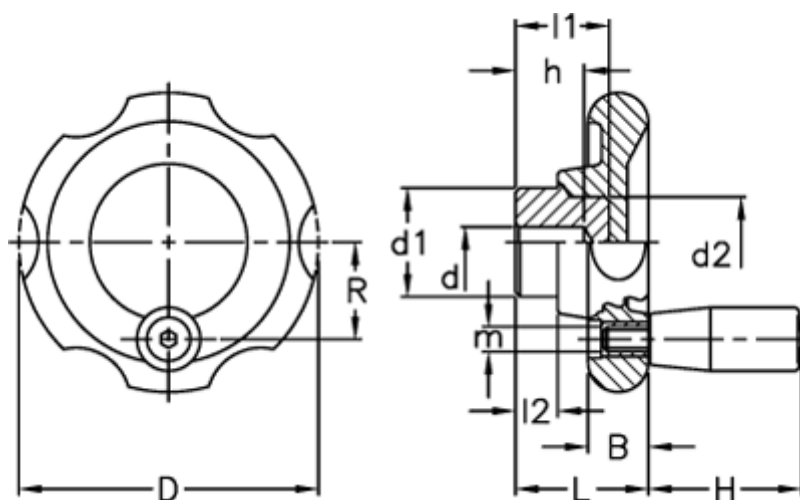

Data Sheet

Article number: 2302074431
Description: E+G Lobe knob
VL.140/80+I

Measures

B	= 19	l1 = 23
D	= 82	l2 = 12
D (tol. +0, tol. -0.1)	= 6	m = M6
d1	= 24	R = 26
d2	= 20	
H	= 40	
h	= 15	
L	= 40	